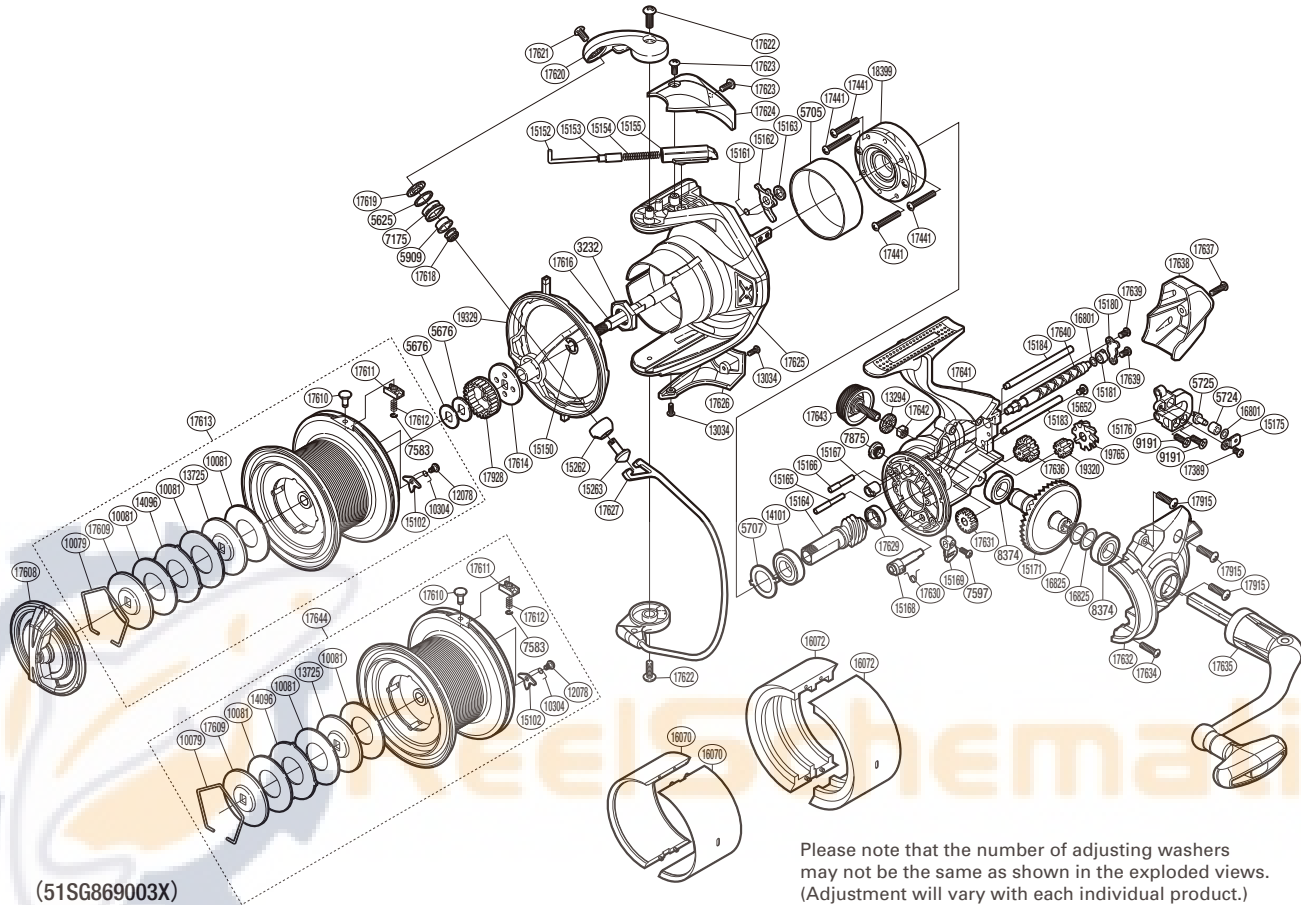

SHIMANO

ULTEGRA XTD S A-RB

ULT-14000XTD

Part No.	Description	Part No.	Description	Part No.	Description
RD 3232	Rotor Nut	RD15164	Pinion Gear	RD17622	Screw
RD 5625	Line Roller Spacer	RD15165	Idle Gear B Shaft	RD17623	Screw
RD 5676	Spool Washer	RD15166	Idle Gear C Shaft	RD17624	Bail Spring Cover
RD 5705	Roller Clutch Ring	RD15167	Worm Bushing (Front)	RD17625	Rotor
RD 5707	Bearing Washer	RD15168	Anti-Reverse Cam	RD17626	Bail Hold Support Guard
RD 5724	Oscillating Slider Bushing	RD15169	Anti-Reverse Lever	RD17627	Bail Assembly
RD 5725	Oscillating Pawl	RD15171	Drive Gear	RD17629	Ball Bearing
RD 5909	Line Roller Bushing	RD15175	Oscillating Pawl Cover	RD17630	Anti-Reverse Cam Spring
RD 7175	Line Roller	RD15176	Oscillating Slider	RD17631	Idle Gear
RD 7583	E Lock	RD15180	Worm Shaft Retainer	RD17632	Side Cover
RD 7597	Screw	RD15181	Worm Bushing (Rear)	RD17634	Screw
RD 7875	Oil Cap	RD15183	Oscillating Guide A	RD17635	Handle Assembly
RD 8374	Ball Bearing	RD15184	Oscillating Guide B	RD17636	Idle Gear C
RD 9191	Screw	RD15262	Line Roller Support Cover	RD17637	Screw
RD10079	Drag Washers Retainer	RD15263	Line Roller Support	RD17638	Rear Protector
RD10081	Drag Washer	RD15652	Screw	RD17639	Screw
RD10304	Click Spring	RD16801	Washer	RD17640	Worm Shaft
RD12078	Screw	RD16825	Washer	RD17641	Body
RD13034	Screw	RD17389	Screw	RD17642	Handle Screw Lock
RD13294	Handle Screw Lock Washer	RD17441	Screw	RD17643	Handle Screw Cap
RD13725	Key Washer	RD17608	Drag Knob	RD17915	Screw
RD14096	Eared Washer	RD17609	Key Washer	RD17928	Spool Support A
RD14101	Ball Bearing	RD17610	Line Clip	RD18399	Roller Clutch Assembly
RD15102	Drag Click	RD17611	Line Clip Holder	RD19320	Idle Gear B Small
RD15150	E Lock	RD17612	Line Clip Spring	RD19329	Line Safety Guard Assembly
RD15152	Bail Spring Guide A	RD17613	Spool Assembly	RD19765	Idle Gear B
RD15153	Bail Spring Guide A Support	RD17614	Spool Support B		
RD15154	Bail Spring	RD17616	Main Shaft		
RD15155	Bail Spring Guide B	RD17618	Line Roller Collar		
RD15161	Lever Spring	RD17619	Line Roller Washer	RD17644	Spare Spool Assembly (accessory)
RD15162	Bail Trip Lever	RD17620	Bail Arm	RD16070	Spool Economizer A (10000) (accessory)
RD15163	Washer	RD17621	Screw	RD16072	Spool Economizer C (3500) (accessory)